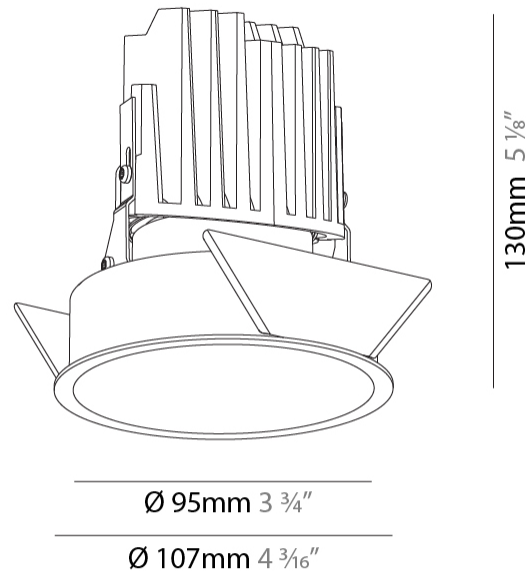

GENERAL

Series: Bioniq
Subseries: Bioniq Round Deep
Brand: Prolicht
Division: Architectural
Mounting Type: Recessed
Mounting Location: Ceiling
Subcategory: Downlight

PHYSICAL

Shape: Round
Diameter (mm): 107
Diameter (in): 4 3/16
Height (mm): 130
Height (in): 5 1/8
Ceiling Thickness (mm): 10 / 12.5 / 15
Ceiling Thickness (in): 3/8 or 1/2 or 9/16
Min. Recessing Depth (mm): 150
Min. Recessing Depth (in): 5 7/8
Light Distribution: Downlight
Weight (kg): 0.533
Weight (lbs): 1.18
Fixture Finish: SSR / BKV / CWI / CRY / HAB / UFT / ITA / RUA / FTG / MYG / LOD / PUS / FRO / FUP / KIA / POP / BLS / SPG / MEY / GOH / GUM / CHC / COM / ABZ / JAG / OBR / MOS / ROR
Fixture Material: Aluminum Die Cast
Cut-out Measurements: 98mm / 3 7/8"

ELECTRICAL

Lamp Type: LED (Zhaga Standard)
Input Wattage (W): 15.5
Total Output Wattage (W): 13
Dimming: Tri-Mode (Non-Dimming and Phase Dimming (120Vac only) and 0-10V Dimming)
Driver Included: No
Driver Location: Recessed Housing
Driver Type: Constant Current - Universal
Driver Class: Class 2
Housing: See components
Input Voltage (V): 120 - 277
Constant Current (MA): 500

LED

Number of LEDs: 1
Color Temperature (°K): 2700 / 3000 / 3500 / 4000
Max. Delivered Lumen (lm): 1140 / 1180 / 1245 / 1270
CRI: >90 CRI
Lamp Life (hrs): 50000

OPTICAL

Reflector°: 20 / 40 / 60

RATINGS AND CERTIFICATIONS

Certified By: Certified for North American Standards
IP rating: IP54