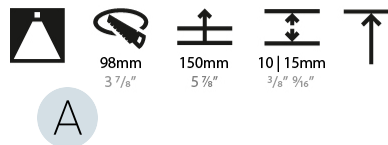

GENERAL

Series: Bioniq
Subseries: Bioniq Round Deep
Brand: Prolicht
Division: Architectural
Mounting Type: Recessed
Mounting Location: Ceiling
Subcategory: Downlight

PHYSICAL

Shape: Round
Diameter (mm): 107
Diameter (in): 4 3/16
Height (mm): 130
Height (in): 5 1/8
Ceiling Thickness (mm): 10 / 12.5 / 15
Ceiling Thickness (in): 3/8 or 1/2 or 9/16
Min. Recessing Depth (mm): 150
Min. Recessing Depth (in): 5 7/8
Light Distribution: Downlight
Weight (kg): 0.533
Weight (lbs): 1.18
Fixture Finish: SSR / BKV / CWI / CRY / HAB / UFT / ITA / RUA / FTG / MYG / LOD / PUS / FRO / FUP / KIA / POP / BLS / SPG / MEY / GOH / GUM / CHC / COM / ABZ / JAG / OBR / MOS / ROR
Fixture Material: Aluminum Die Cast
Cut-out Measurements: 98mm / 3 7/8"

ELECTRICAL

Lamp Type: LED (Zhaga Standard)
Input Wattage (W): 15.5
Total Output Wattage (W): 13
Dimming: Tri-Mode (Non-Dimming and Phase Dimming (120Vac only) and 0-10V Dimming)
Driver Included: No
Driver Location: Recessed Housing
Driver Type: Constant Current - Universal
Driver Class: Class 2
Housing: See components
Input Voltage (V): 120 - 277
Constant Current (MA): 500

LED

Number of LEDs: 1
Color Temperature (°K): 2700 / 3000 / 3500 / 4000
Max. Delivered Lumen (lm): 1140 / 1180 / 1245 / 1270
CRI: >90 CRI
Lamp Life (hrs): 50000

OPTICAL

Reflector°: 20 / 40 / 60

RATINGS AND CERTIFICATIONS

Certified By: Certified for North American Standards
IP rating: IP54